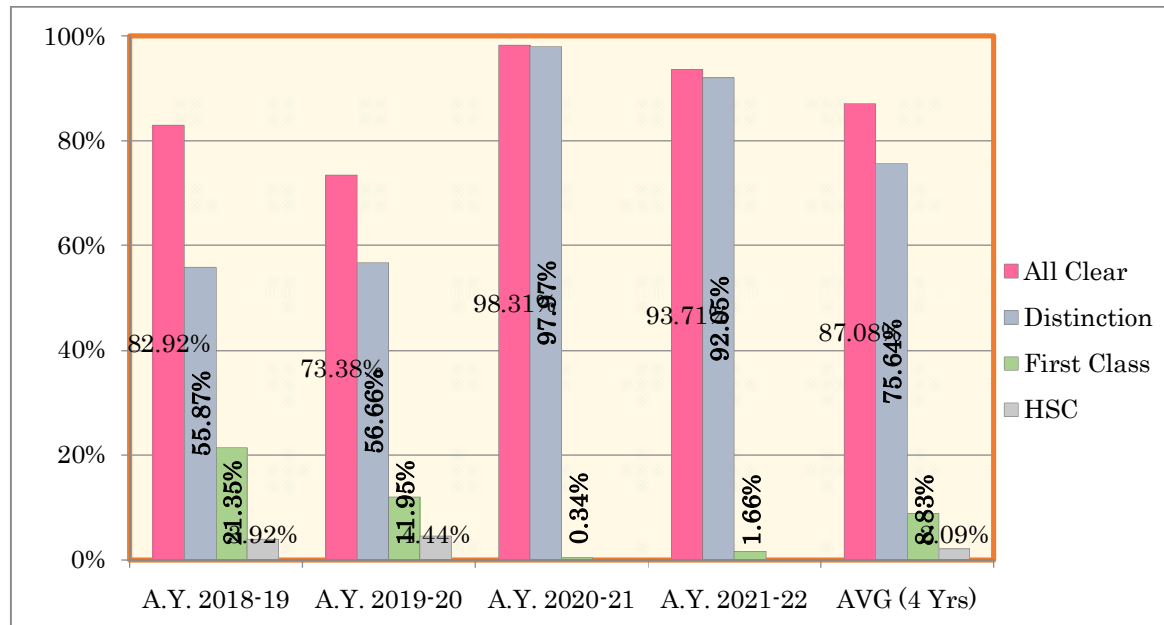

SE E&TE Result Analysis

Academic Year	All Clear	Distinction	First Class	HSC
2018-19	73.96%	51.39%	15.63%	5.21%
2019-20	73.38%	71.94%	1.44%	0.00%
2020-21	99.34%	97.36%	1.98%	0.00%
2021-22	84.14%	78.32%	5.82%	0.00%
AVG (4 Yrs)	82.71%	74.75%	6.22%	1.30%

TE E&TE Result Analysis

Academic Year	All Clear	Distinction	First Class	HSC
2018-19	82.92%	55.87%	21.35%	3.92%
2019-20	73.38%	56.66%	11.95%	4.44%
2020-21	98.31%	97.97%	0.34%	0.00%
2021-22	93.71%	92.05%	1.66%	0.00%
AVG (4 Yrs)	87.08%	75.64%	8.83%	2.09%