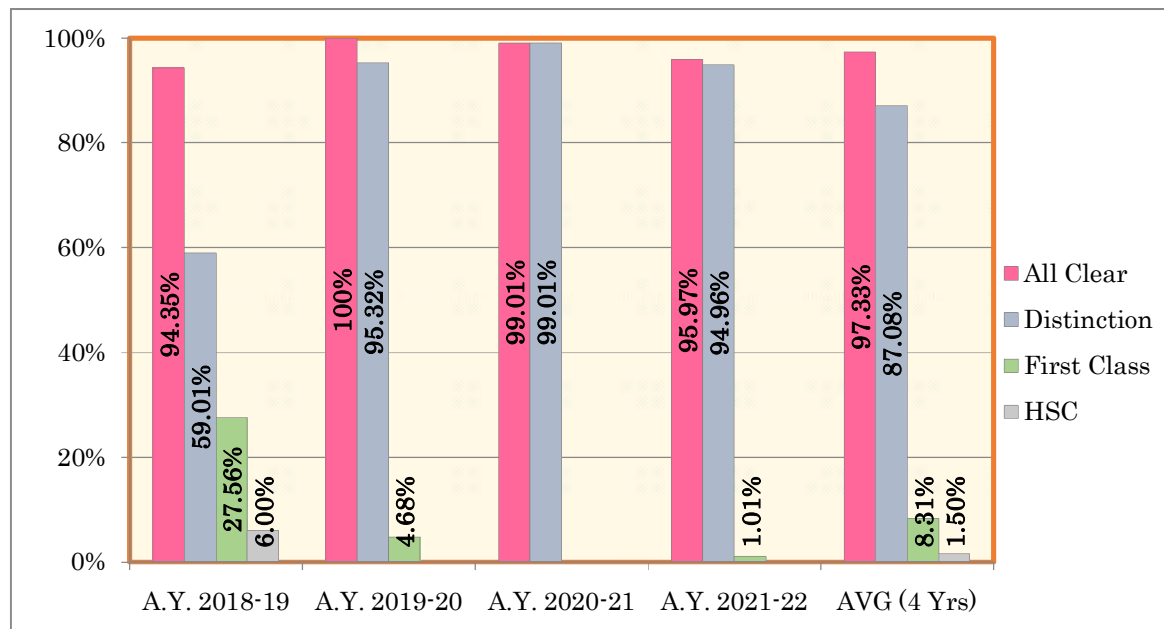

TE E&TE Result Analysis

Academic Year	All Clear	Distinction	First Class	HSC
2018-19	82.92%	55.87%	21.35%	3.92%
2019-20	73.38%	56.66%	11.95%	4.44%
2020-21	98.31%	97.97%	0.34%	0.00%
2021-22	93.71%	92.05%	1.66%	0.00%
AVG (4 Yrs)	87.08%	75.64%	8.83%	2.09%

BE E&TE Result Analysis

Academic Year	All Clear	Distinction	First Class	HSC
2018-19	94.35%	59.01%	27.56%	6.00%
2019-20	100%	95.32%	4.68%	0.00%
2020-21	99.01%	99.01%	0.00%	0.00%
2021-22	95.97%	94.96%	1.01%	0.00%
AVG (4 Yrs)	97.33%	87.08%	8.31%	1.50%