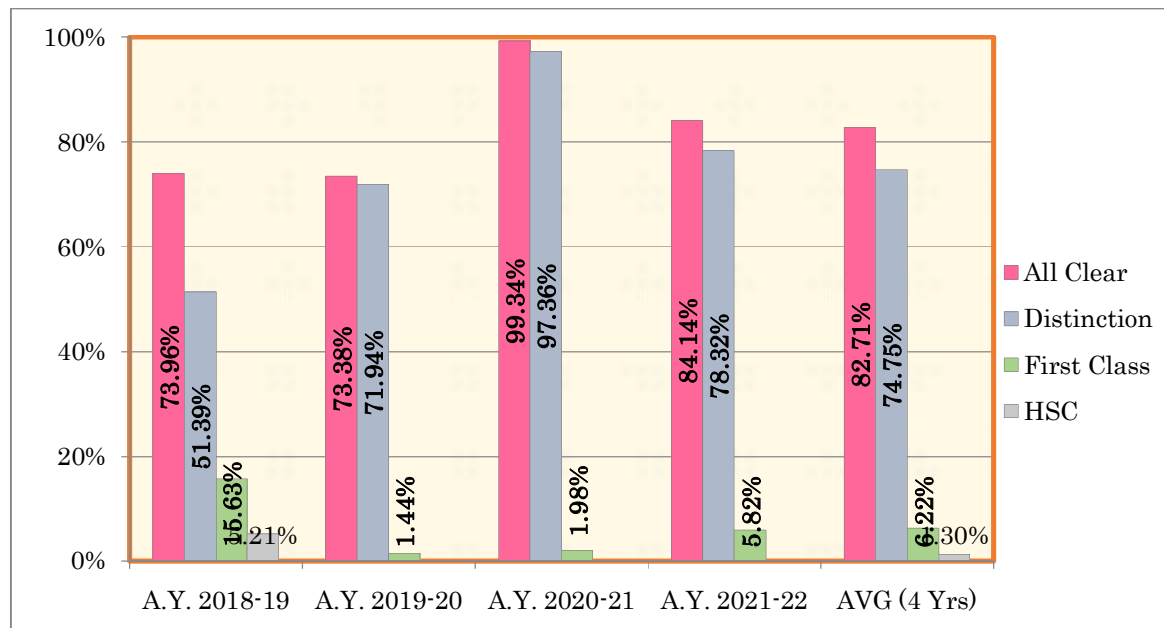

SE E&TE Result Analysis

Academic Year	All Clear	Distinction	First Class	HSC
2018-19	73.96%	51.39%	15.63%	5.21%
2019-20	73.38%	71.94%	1.44%	0.00%
2020-21	99.34%	97.36%	1.98%	0.00%
2021-22	84.14%	78.32%	5.82%	0.00%
AVG (4 Yrs)	82.71%	74.75%	6.22%	1.30%

TE E&TE Result Analysis

Academic Year	All Clear	Distinction	First Class	HSC
2018-19	82.92%	55.87%	21.35%	3.92%
2019-20	73.38%	56.66%	11.95%	4.44%
2020-21	98.31%	97.97%	0.34%	0.00%
2021-22	93.71%	92.05%	1.66%	0.00%
AVG (4 Yrs)	87.08%	75.64%	8.83%	2.09%

BE E&TE Result Analysis

Academic Year	All Clear	Distinction	First Class	HSC
2018-19	94.35%	59.01%	27.56%	6.00%
2019-20	100%	95.32%	4.68%	0.00%
2020-21	99.01%	99.01%	0.00%	0.00%
2021-22	95.97%	94.96%	1.01%	0.00%
AVG (4 Yrs)	97.33%	87.08%	8.31%	1.50%